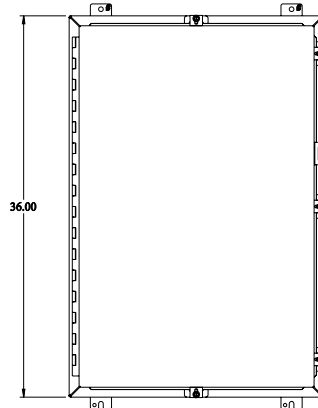

PART No. 1418N4L8

for more information visit
www.hammfg.com

Data subject to change without notice

Isometric drawing Not to Scale

ISOMETRIC VIEW

TOP VIEW

INNER PANEL

BACK VIEW

SIDE VIEW

FRONT VIEW

SIDE VIEW

BOTTOM VIEW