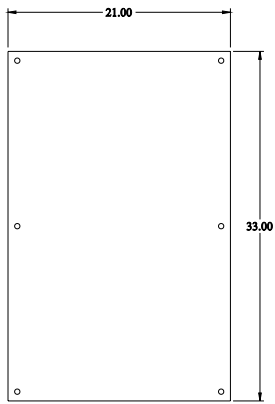

PART No. 1418N4L8

for more information visit
www.hammfg.com

Data subject to change without notice

Isometric drawing Not to Scale

ISOMETRIC VIEW

TOP VIEW

INNER PANEL

BACK VIEW

SIDE VIEW

FRONT VIEW

SIDE VIEW

BOTTOM VIEW